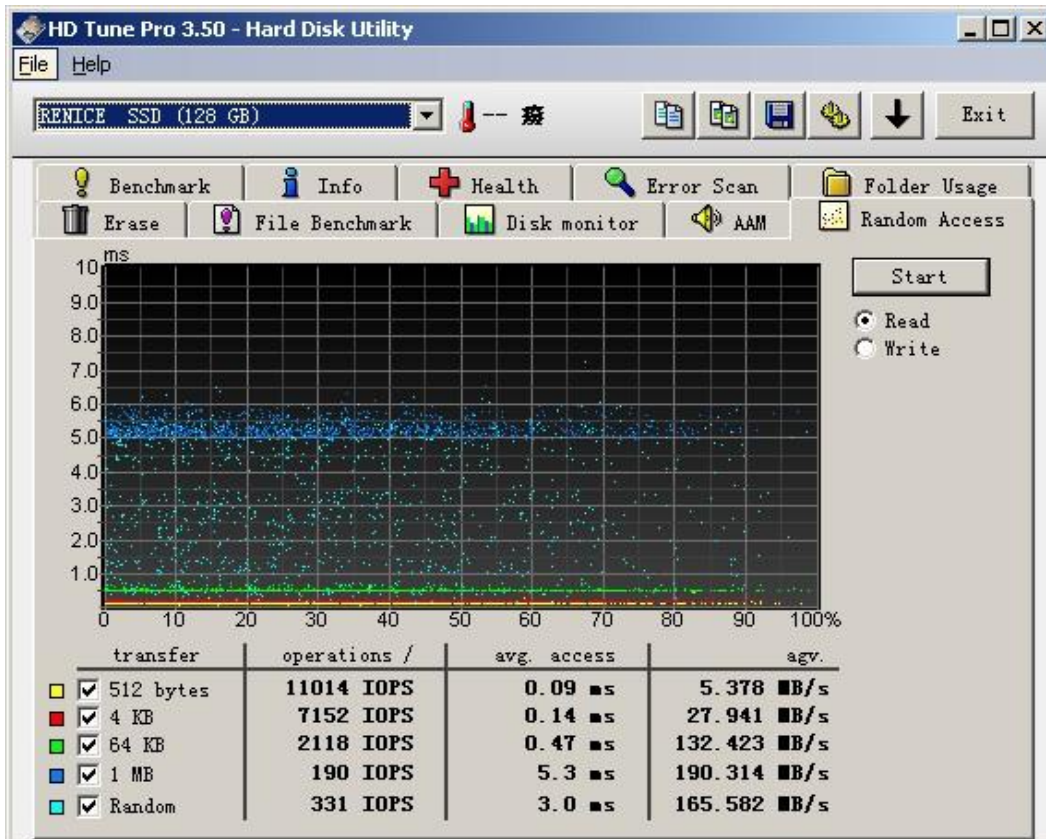

BH Series Solid State Drive Performance Test

The BH series extreme performance SATA-II SSD uses an advanced new controller and 64MB DRAM cache to deliver exceptionally fast sequential read and write speeds. With no moving parts, the BH is lightweight, uses far less power and is much more resistant to shock and vibration than a hard disk drive. The BH series SSD is also packed with all the latest performance and reliability features. ECC, wear leveling and bad bit management

algorithms improve reliability and extend the life of the drive.

HD Tune Pro3.5 test Read Performance

HD Tune Pro3.5 test Write Performance

HD Tune Pro3.5 test Random Read Access IOPS Performance

HD Tune Pro3.5 test Random Write Access IOPS Performance