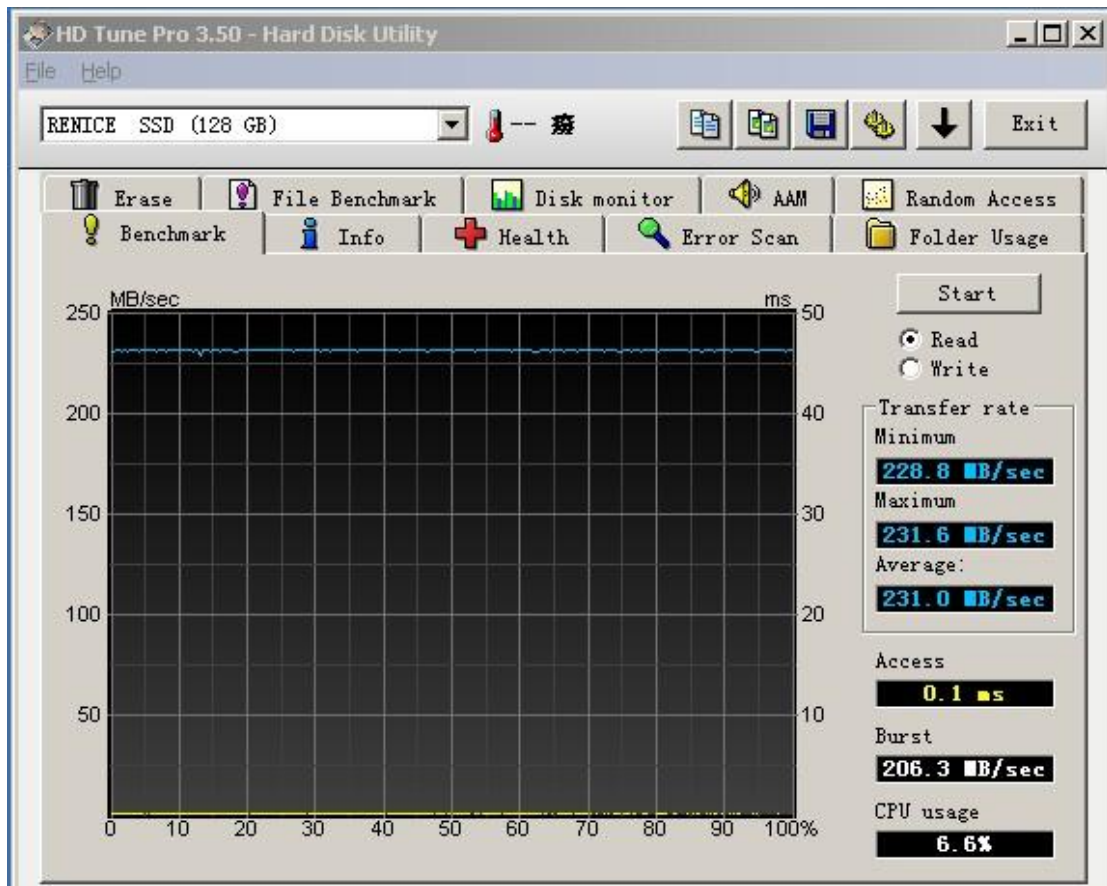

BH Series Solid State Drive Performance Test

The BH series extreme performance SATA-II SSD uses an advanced new controller and 64MB DRAM cache to deliver exceptionally fast sequential read and write speeds. With no moving parts, the BH is lightweight, uses far less power and is much more resistant to shock and vibration than a hard disk drive. The BH series SSD is also packed with all the latest performance and reliability features. ECC, wear leveling and bad bit management

algorithms improve reliability and extend the life of the drive.

HD Tune Pro3.5 test Read Performance

HD Tune Pro3.5 test Write Performance

HD Tune Pro3.5 test Random Read Access IOPS Performance

HD Tune Pro3.5 test Random Write Access IOPS Performance