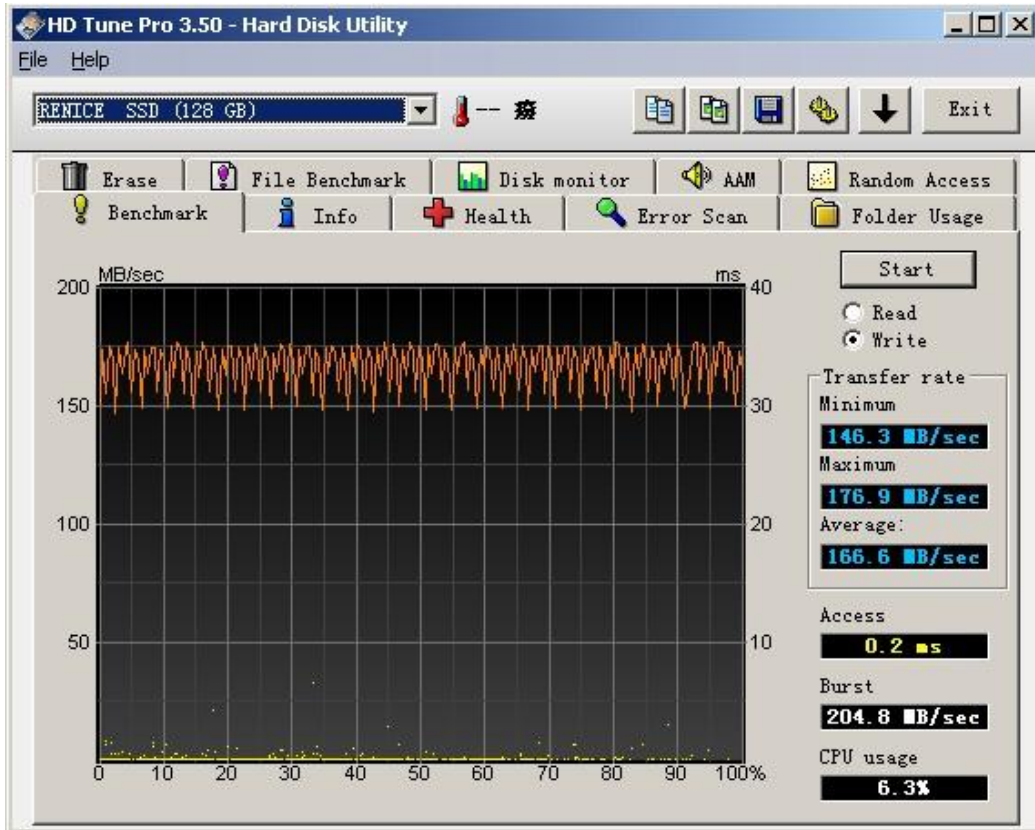

BH Series Solid State Drive Performance Test

The BH series extreme performance SATA-II SSD uses an advanced new controller and 64MB DRAM cache to deliver exceptionally fast sequential read and write speeds. With no moving parts, the BH is lightweight, uses far less power and is much more resistant to shock and vibration than a hard disk drive. The BH series SSD is also packed with all the latest performance and reliability features. ECC, wear leveling and bad bit management

algorithms improve reliability and extend the life of the drive.

HD Tune Pro3.5 test Read Performance

HD Tune Pro3.5 test Write Performance

HD Tune Pro3.5 test Random Read Access IOPS Performance

HD Tune Pro3.5 test Random Write Access IOPS Performance